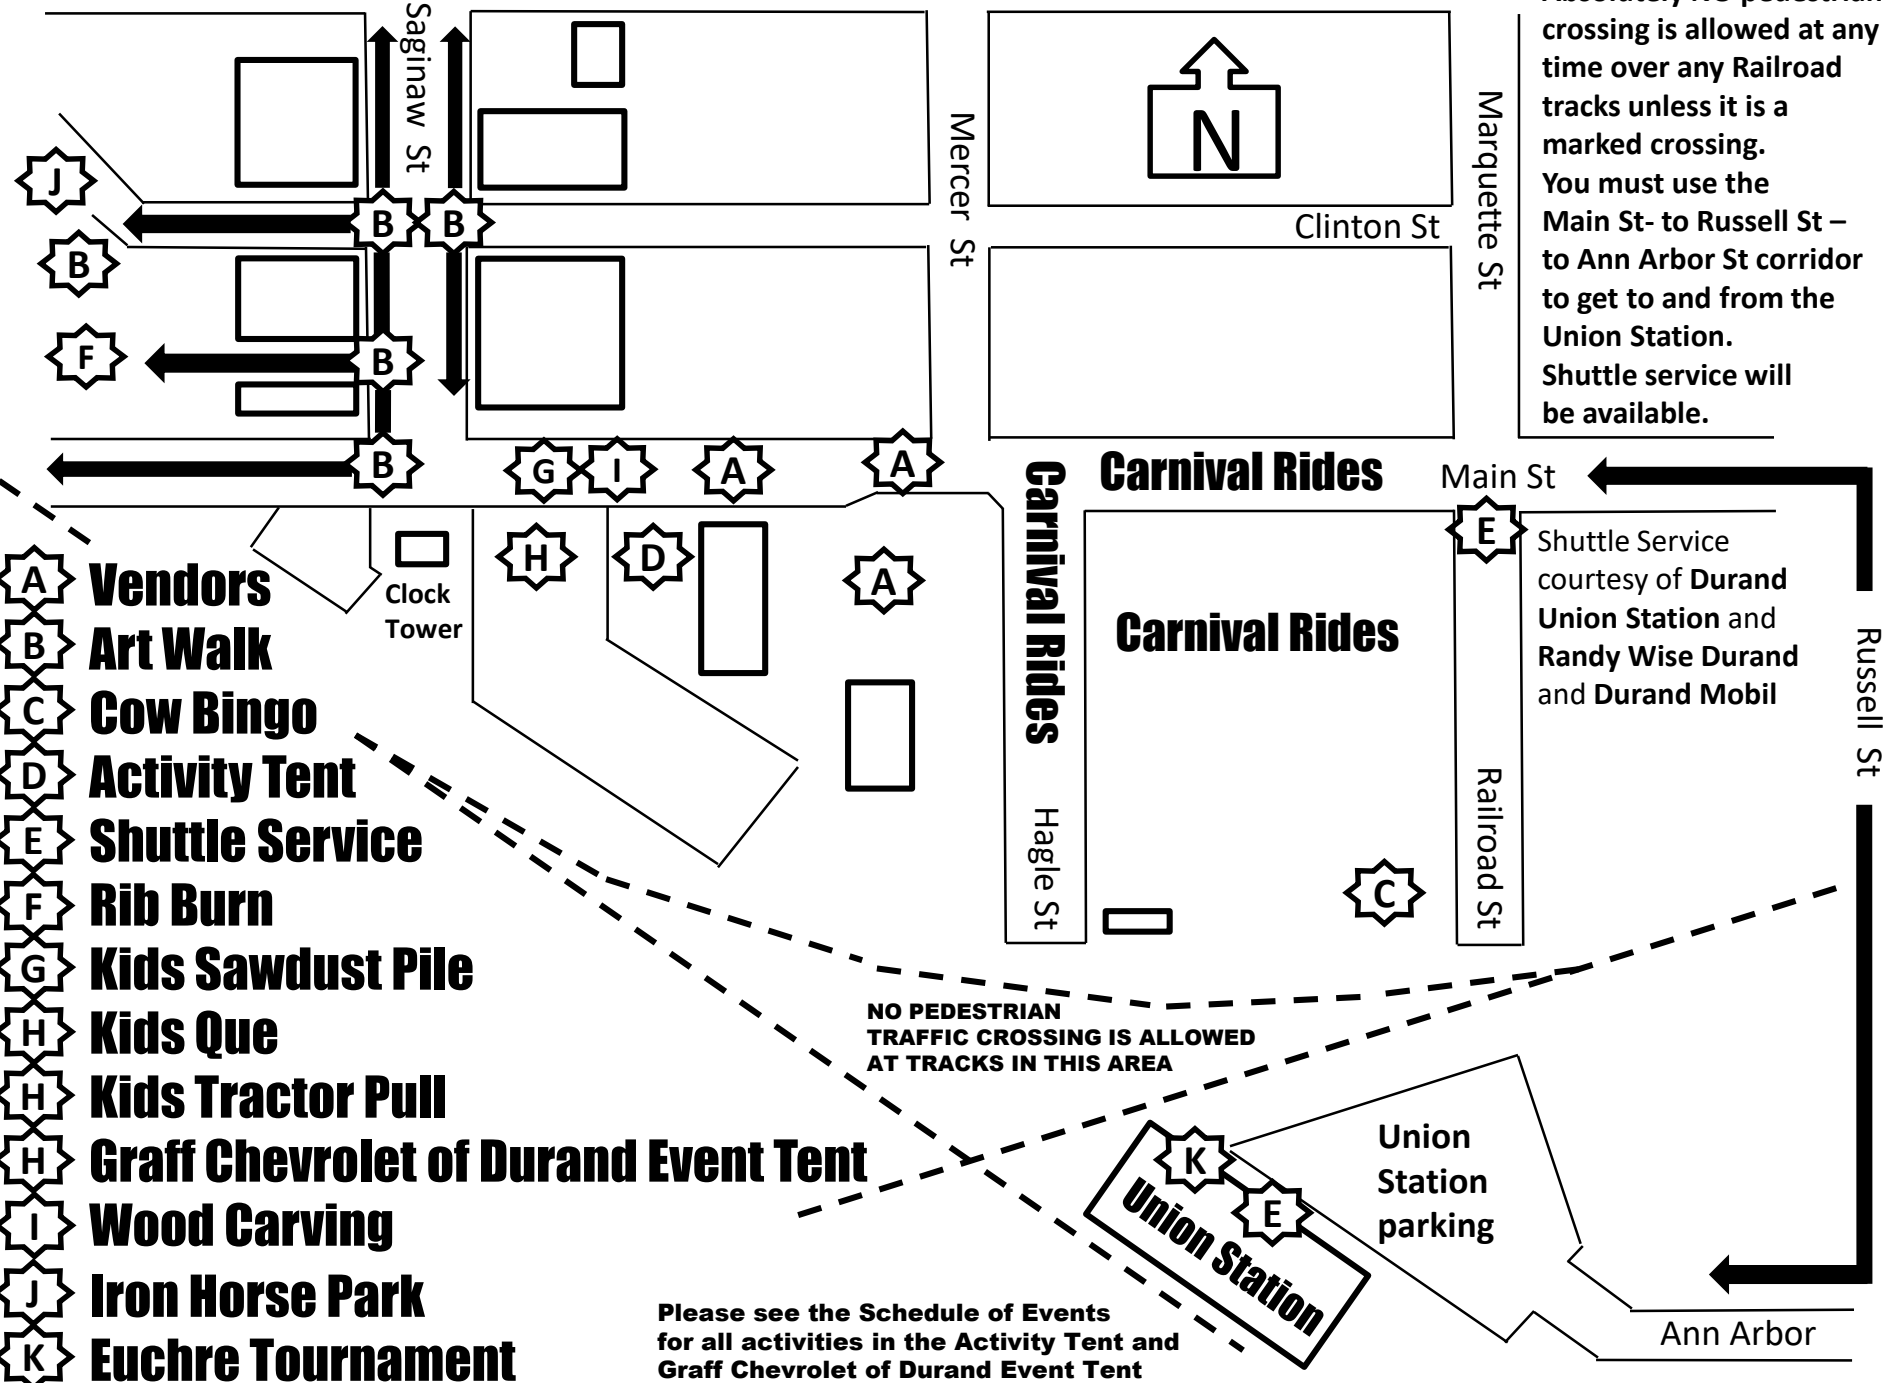

# DOWNTOWN DURAND MAP

Genesee St

Absolutely NO pedestrian crossing is allowed at any time over any Railroad tracks unless it is a marked crossing. You must use the Main St- to Russell St – to Ann Arbor St corridor to get to and from the Union Station. Shuttle service will be available.

- A Vendors**
- B Art Walk**
- C Cow Bingo**
- D Activity Tent**
- E Shuttle Service**
- F Rib Burn**
- G Kids Sawdust Pile**
- H Kids Que**
- H Kids Tractor Pull**
- H Graff Chevrolet of Durand Event Tent**
- I Wood Carving**
- J Iron Horse Park**
- K Euchre Tournament**

**NO PEDESTRIAN TRAFFIC CROSSING IS ALLOWED AT TRACKS IN THIS AREA**

Please see the Schedule of Events for all activities in the Activity Tent and Graff Chevrolet of Durand Event Tent

Shuttle Service courtesy of Durand Union Station and Randy Wise Durand and Durand Mobil

Union Station parking

Ann Arbor